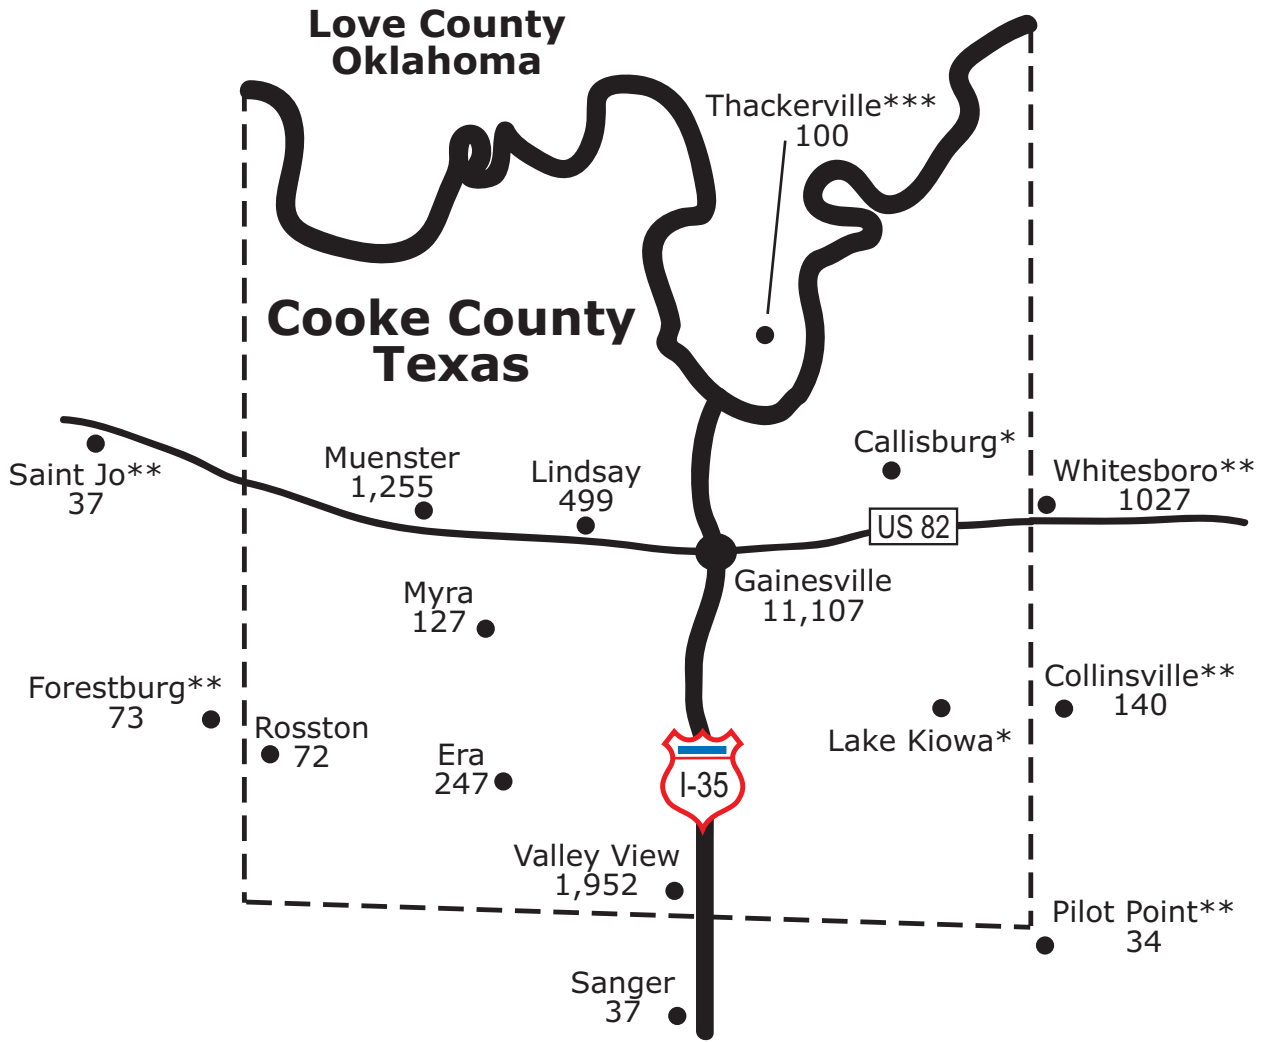

## of Cooke County

Mailings Out of County-NOT Shown.....106

**Mail-Out Distribution: 16,713**  
**Hand-Out Distribution: 500**  
**Total Distribution: 17,213**

- \* Callisburg and Lake Kiowa are distributed through Gainesville Post Office
- \*\* Delivered inside Cooke County through out of county Post Offices
- \*\*\* Hand Delivered to Thackerville Store for Southern Oklahoma Residents & included in Hand-Out Distribution numbers.